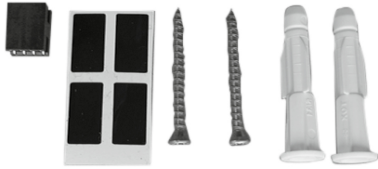

MICRO rails

MICRO SCREWS SET

600091sw

LED

€14.90

Available, delivery time: 3-5 days

Variant

MICRO SCHRAUBEN SET

Length

none

Technical specifications

Body color

painted black

Ingress protection

IP20

Information on operating LED lights