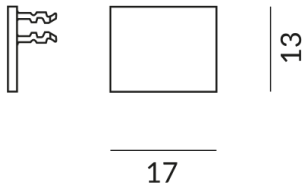

MICRO end caps

END CAP MICRO

600090sw
LED
€6.90

Available, delivery time: 3-5 days

Body Color
painted black

Technical specifications

Body color
painted black

Input power
100 Watt