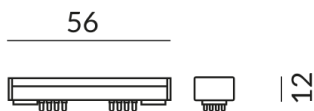

## Technical specifications

**Body color**  
painted black

**Safety class**  
3

**Ingress protection**  
IP20

**Weight**  
0.01 kg