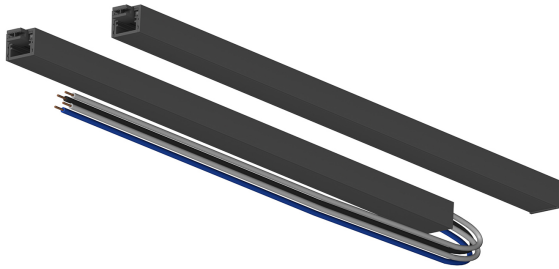

MICRO connectors

CONNECTOR ANGLE ADAPTABLE
MICRO

600085sw
LED
€119.90

Available, delivery time: 3-5 days

Body Color
painted black

Variant
VERBINDER WINKEL ANPASSBAR MICRO

Technical specifications

Body color
painted black

Safety class
3

Ingress protection
IP20

Weight
0.17 kg

Information on operating LED lights

Thank you for choosing our LED lights.

To ensure the best possible performance and longevity of your new lighting, please observe the following instructions: