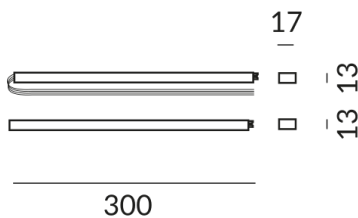

Technical specifications

Body color
painted black

Safety class
3

Ingress protection
IP20

Weight
0.17 kg

Information on operating LED lights

Thank you for choosing our LED lights.

To ensure the best possible performance and longevity of your new lighting, please observe the following instructions:

1. When operating LED lights, visible, brief changes in light may occur due to voltage changes in the mains. This does not constitute a defect in the light.
2. For dimming LED lights. Not all LED lamps are compatible with all dimmers. Please check compatibility before installation. Incompatibility does not constitute a defect in the luminaire.
3. Flickering at low dimmer settings (from 50%): When using dimmers, slight flickering may occur at low settings. This is normal behaviour and does not constitute a defect in the luminaire.