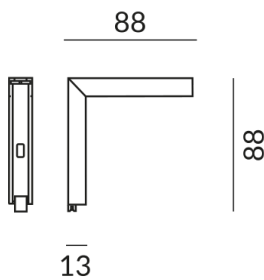

MICRO connectors

CONNECTOR 90° CEILING-WALL
MICRO

600082sw
LED
€99.90

Available, delivery time: 3-5 days

Body Color
painted black

Variant
VERBINDER 90° DECKE-WAND MICRO

Technical specifications

Body color
painted black

Input power
100 Watt

Safety class
3

Ingress protection
IP20

Weight
0.04 kg

Information on operating LED lights

Thank you for choosing our LED lights.

To ensure the best possible performance and longevity of your new lighting, please observe the following instructions: