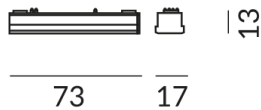

Information on operating LED lights

Thank you for choosing our LED lights.

To ensure the best possible performance and longevity of your new lighting, please observe the following instructions:

1. When operating LED lights, visible, brief changes in light may occur due to voltage changes in the mains. This does not constitute a defect in the light.
2. For dimming LED lights. Not all LED lamps are compatible with all dimmers. Please check compatibility before installation. Incompatibility does not constitute a defect in the luminaire.
3. Flickering at low dimmer settings (from 50%): When using dimmers, slight flickering may occur at low settings. This is normal behaviour and does not constitute a defect in the luminaire.