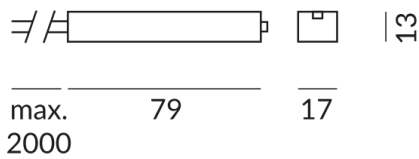

MICRO power feeds

POWER FEED FLEX-END 81 MICRO

600045sw

LED

€169.00

Available, delivery time: 7 days

Variant

EINSPEISUNG FLEX-END 81 MICRO

Body Color

painted black

Mount Type

Deckenanbau (C)

Technical specifications

Body color

painted black

Safety class

3

Ingress protection

IP20

Weight

0.21 kg