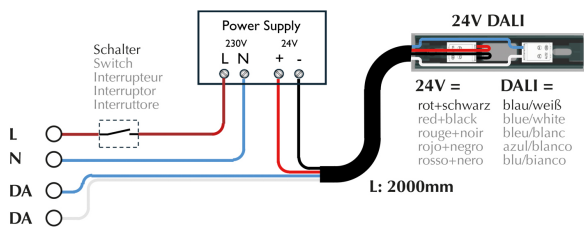

MICRO power feeds

POWER FEED FLEX-END 81 MICRO

600045sw

LED

€169.00

Available, delivery time: 7 days

Variant

EINSPEISUNG FLEX-END 81 MICRO

Body Color

painted black

Mount Type

Deckenanbau (C)

Technical specifications

Body color

painted black

Safety class

3

Ingress protection

IP20

Weight

0.21 kg

Information on operating LED lights

Thank you for choosing our LED lights.

To ensure the best possible performance and longevity of your new lighting, please observe the following instructions: