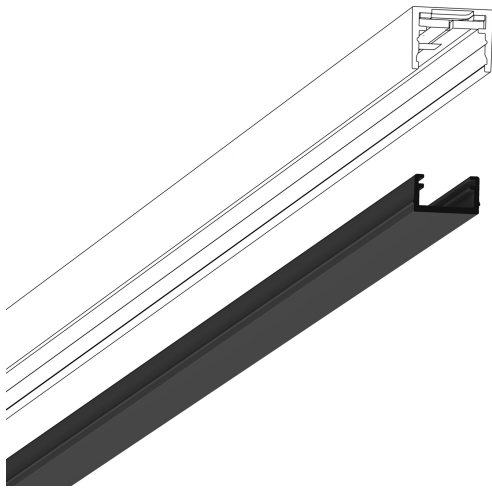

## COVER TRACK 1800 MICRO

600030sw

LED

€49.90

Available, delivery time: 3-5 days

**Body Color**

painted black

## Technical specifications

**Body color**

painted black

**Weight**

0.2 kg