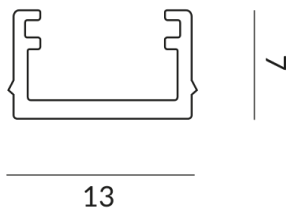

## COVER TRACK 1800 MICRO

600030sw

LED

€49.90

Available, delivery time: 3-5 days

**Body Color**

painted black

## Technical specifications

**Body color**

painted black

**Weight**

0.2 kg