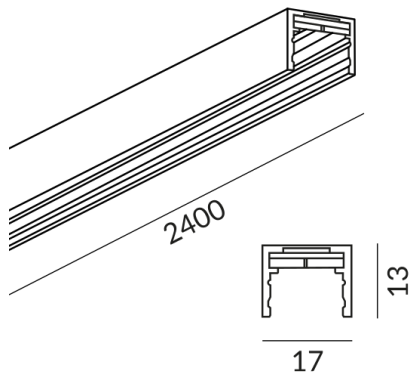

Weight

0.75 kg

Information on operating LED lights

Thank you for choosing our LED lights.

To ensure the best possible performance and longevity of your new lighting, please observe the following instructions:

1. When operating LED lights, visible, brief changes in light may occur due to voltage changes in the mains. This does not constitute a defect in the light.
2. For dimming LED lights. Not all LED lamps are compatible with all dimmers. Please check compatibility before installation. Incompatibility does not constitute a defect in the luminaire.
3. Flickering at low dimmer settings (from 50%): When using dimmers, slight flickering may occur at low settings. This is normal behaviour and does not constitute a defect in the luminaire.