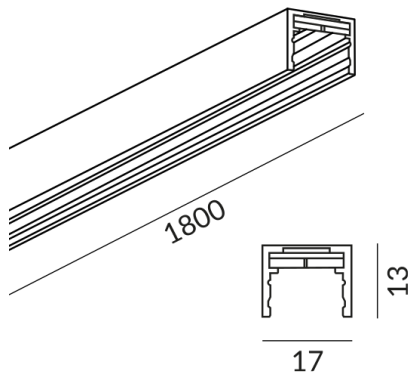

## Technical specifications

**Body color**  
painted black

**Primary connection voltage**  
24 Volt

**Input power**  
100 Watt

**Safety class**  
3

**Ingress protection**  
IP20

**Weight**  
0.55 kg