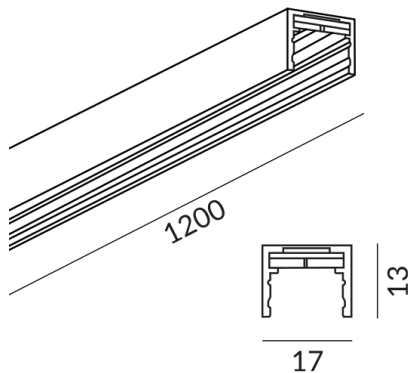

Weight

0.36 kg

Information on operating LED lights

Thank you for choosing our LED lights.

To ensure the best possible performance and longevity of your new lighting, please observe the following instructions:

1. When operating LED lights, visible, brief changes in light may occur due to voltage changes in the mains. This does not constitute a defect in the light.
2. For dimming LED lights. Not all LED lamps are compatible with all dimmers. Please check compatibility before installation. Incompatibility does not constitute a defect in the luminaire.
3. Flickering at low dimmer settings (from 50%): When using dimmers, slight flickering may occur at low settings. This is normal behaviour and does not constitute a defect in the luminaire.