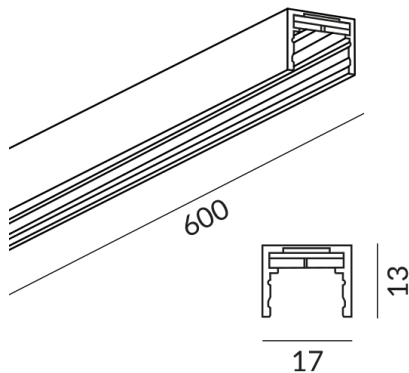

Weight

0.2 kg

Information on operating LED lights

Thank you for choosing our LED lights.

To ensure the best possible performance and longevity of your new lighting, please observe the following instructions:

1. When operating LED lights, visible, brief changes in light may occur due to voltage changes in the mains. This does not constitute a defect in the light.
2. For dimming LED lights. Not all LED lamps are compatible with all dimmers. Please check compatibility before installation. Incompatibility does not constitute a defect in the luminaire.
3. Flickering at low dimmer settings (from 50%): When using dimmers, slight flickering may occur at low settings. This is normal behaviour and does not constitute a defect in the luminaire.