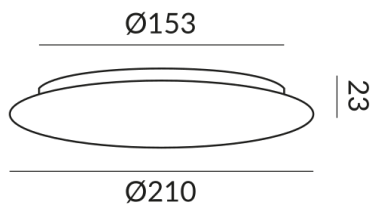

# canopies for individual lights

CANOPY MULTI 210-8 AC

260000ws  
LED  
€199.00

Available, delivery time: 7 days

**Mount Type**  
Deckenanbau (C)

**Diameter**  
210mm

**Body Color**  
painted white

## Technical specifications

**Body color**  
painted white

**Primary connection voltage**  
230 Volt

**Input power**  
50 Watt

**Safety class**  
1

**Ingress protection**  
IP20

**Weight**  
0.98 kg

**Design**  
BRUCK-Design