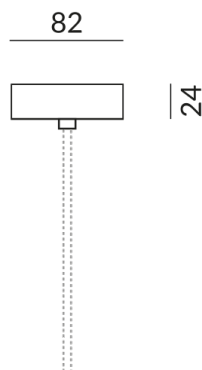

# canopies for individual lights

CANOPY 80 AC S

255150ws  
€49.90

Available, delivery time: 7 days

**Mount Type**  
Deckenanbau (C)

**Diameter**  
80mm

**Body Color**  
painted white

---

## Technical specifications

**Body color**  
painted white

**Primary connection voltage**  
230 Volt

**Safety class**  
2

**Ingress protection**  
IP20

**Weight**  
0.07 kg

**Design**  
BRUCK-Design