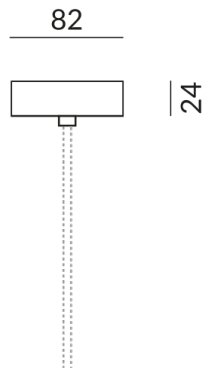

# canopies for individual lights

CANOPY 80 AC C, PC2, D: 80mm

255150ws  
€49.90

Available, delivery time: 7 days

**Mount Type**  
Deckenanbau (C)

**Diameter**  
80mm

**Body Color**  
painted white

---

## Technical specifications

**Body color**  
painted white

**Primary connection voltage**  
230 Volt

**Circuits**  
1 x Circuits

**Safety class**  
2

**Ingress protection**  
IP20

**Weight**  
0.07 kg

**Design**  
BRUCK-Design