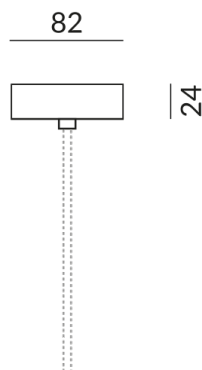

# canopies for individual lights

CANOPY 80 AC S

255150sw  
€49.90

Available, delivery time: 7 days

**Mount Type**  
Deckenanbau (C)

**Diameter**  
80mm

**Body Color**  
painted black

---

## Technical specifications

**Body color**  
painted black

**Primary connection voltage**  
230 Volt

**Safety class**  
2

**Ingress protection**  
IP20

**Weight**  
0.07 kg

**Design**  
BRUCK-Design