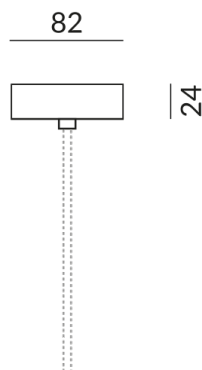

canopies for individual lights

CANOPY 80 AC C, PC2, D: 80mm

255150sw
€49.90

Available, delivery time: 7 days

Mount Type
Deckenanbau (C)

Diameter
80mm

Body Color
painted black

Technical specifications

Body color
painted black

Primary connection voltage
230 Volt

Circuits
1 x Circuits

Safety class
2

Ingress protection
IP20

Weight
0.07 kg

Design
BRUCK-Design