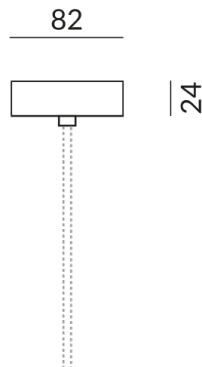

# canopies for individual lights

CANOPY 80 AC S

255150mcgy  
€49.90

Available, delivery time: 7 days

**Mount Type**  
Deckenanbau (C)

**Diameter**  
80mm

**Body Color**  
matt chrome-plated / painted

---

## Technical specifications

**Body color**  
matt chrome-plated / painted

**Primary connection voltage**  
230 Volt

**Safety class**  
2

**Ingress protection**  
IP20

**Weight**  
0.07 kg

**Design**  
BRUCK-Design