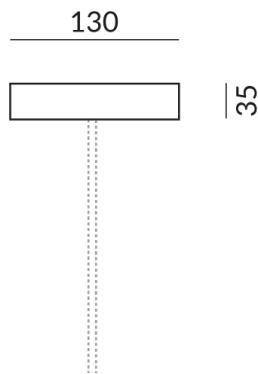

Technical specifications

Body color
painted white

Primary connection voltage
230 Volt

Watt
15 Watt

Option
Optional DALI
Optional Casambi

Safety class
2

Ingress protection
IP20

Weight
0.22 kg

Design
BRUCK-Design