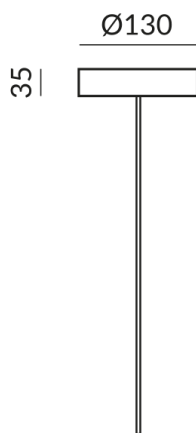

canopies for individual lights

CANOPY 130 LV C, 15W, 200-350mA, 26-42V, PC2, D: 130mm

245150ws
Dimmable
€89.90

Available, delivery time: 7 days

Mount Type
Deckenanbau (C)

Diameter
130mm

Body Color
painted white

Technical specifications

Body color
painted white

Primary connection voltage
230 Volt

Watt
15 Watt

Option
Optional DALI
Optional Casambi

Safety class
2

Ingress protection
IP20

Weight
0.22 kg