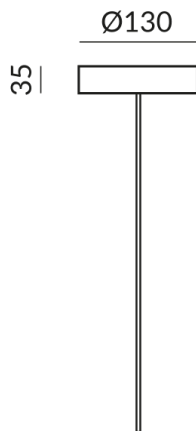

Technical specifications

Body color
painted black

Primary connection voltage
230 Volt

Watt
15 Watt

Option
Optional DALI
Optional Casambi

Safety class
2

Ingress protection
IP20

Weight
0.22 kg

Design
BRUCK-Design