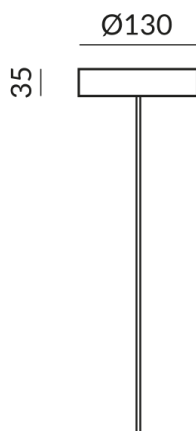

canopies for individual lights

CANOPY 130 LV C, 15W, 200-350mA, 26-42V, PC2, D: 130mm

245150sw
Dimmable
€89.90

Available, delivery time: 7 days

Mount Type
Deckenanbau (C)

Diameter
130mm

Body Color
painted black

Technical specifications

Body color
painted black

Primary connection voltage
230 Volt

Watt
15 Watt

Circuits
1 x Circuits

Option
Optional DALI
Optional Casambi

Safety class
2

Ingress protection
IP20

Weight
0.22 kg

Design
BRUCK-Design