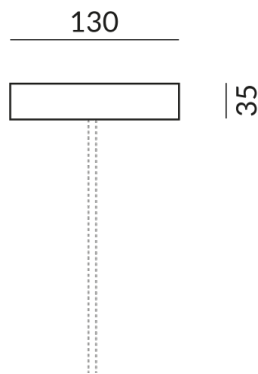

Technical specifications

Body color
matt chrome-plated / painted

Primary connection voltage
230 Volt

Watt
15 Watt

Option
Optional DALI
Optional Casambi

Safety class
2

Ingress protection
IP20

Weight
0.22 kg

Design
BRUCK-Design