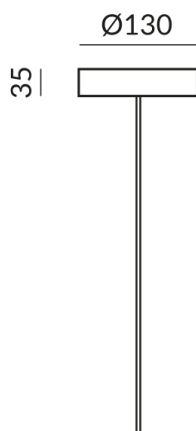

canopies for individual lights

CANOPY 130 LV C, 15W, 200-350mA, 26-42V, PC2, D: 130mm

245150mcgy
Dimmable
€89.90

Available, delivery time: 7 days

Mount Type
Deckenanbau (C)

Diameter
130mm

Body Color
matt chrome-plated / painted

Technical specifications

Body color
matt chrome-plated / painted

Primary connection voltage
230 Volt

Watt
15 Watt

Circuits
1 x Circuits

Option
Optional DALI
Optional Casambi

Safety class
2

Ingress protection
IP20

Weight
0.22 kg

Design
BRUCK-Design