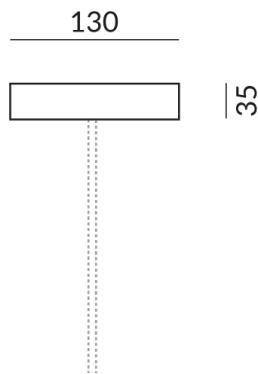

canopies for individual lights

CANOPY 130 LV S

245150mcgy
Dimmable
€89.90

Available, delivery time: 7 days

Mount Type
Deckenanbau (C)

Diameter
130mm

Body Color
matt chrome-plated / painted

Technical specifications

Body color
matt chrome-plated / painted

Primary connection voltage
230 Volt

Watt
15 Watt

Option
Optional DALI
Optional Casambi

Safety class
2

Ingress protection
IP20

Weight
0.22 kg

Design
BRUCK-Design