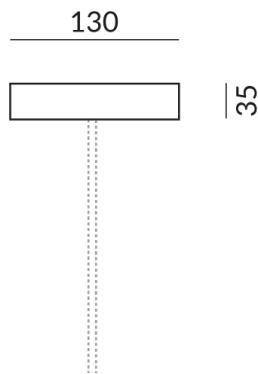

canopies for individual lights

CANOPY 130 LV S

245150ha
Dimmable
€89.90

detail.deliveryTimeAvailable2

Mount Type
Deckenanbau (C)

Diameter
130mm

Body Color
champagner

Technical specifications

Body color
champagner

Primary connection voltage
230 Volt

Watt
15 Watt

Option
Optional DALI
Optional Casambi

Safety class
2

Ingress protection
IP20

Weight
0.22 kg

Design
BRUCK-Design