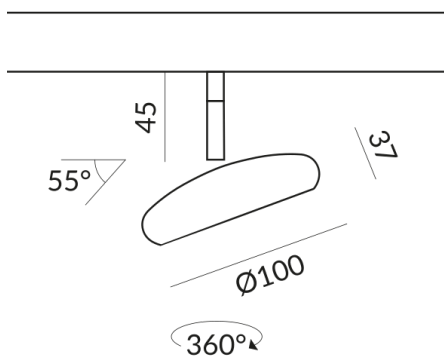

BLOP spotlights

BLOP FLAT LV MAX

240548ch

LED

Dimmable

€389.00

detail.deliveryTimeAvailable2

Body Color

chrome

Mount Type

Deckenanbau (C)

Angle

120°

Systems

MAXIMUM canopies LV

Bulb Type

LV-LED

Light Color

2.700K

Technical specifications

Body color

chrome

Primary connection voltage

36 Volt

Dimmable

Dimmbar mit entsprechendem Betriebsgerät

Input power

12 Watt

Light color

2700 K

Option

Optional 3000k

Optional Dim2warm

LED luminous flux

1200 lm

Color rendering index

CRI 97

Safety class

3

Ingress protection

IP20

Weight