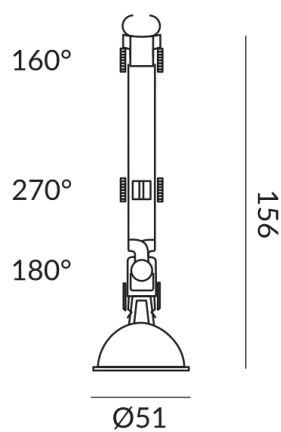

CALO VIA spotlights

CALO MAXI SPOT VIA

Discontinued (in catalog), product currently not available
160740mcgy
LED
Dimmable
€89.90

Available, delivery time: 3-5 days

Variant

CALO MAXI SPOT VIA

Body Color

matt chrome-plated / painted

Technical specifications

Body color

matt chrome-plated / painted

Primary connection voltage

12 Volt

Dimmable

Dimmbar mit entsprechendem Betriebsgerät

Input power

50 Watt

Safety class

3

Ingress protection

IP20

Weight

0.05 kg

Design