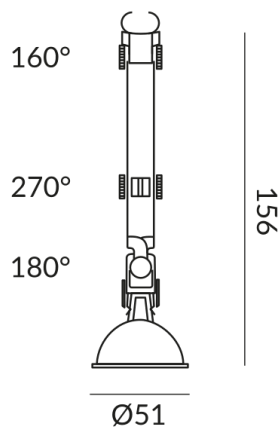

CALO VIA spotlights

CALO MAXI SPOT VIA

Discontinued (in catalog), product currently not available
160740ch
LED
Dimmable
€89.90

Available, delivery time: 3-5 days

Variant

CALO MAXI SPOT VIA

Body Color

chrome

Technical specifications

Body color
chrome

Primary connection voltage
12 Volt

Dimmable
Dimmbar mit entsprechendem Betriebsgerät

Input power
50 Watt

Safety class
3

Ingress protection
IP20

Weight
0.05 kg