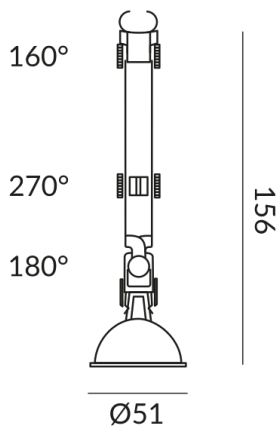

Variant

CALO MAXI SPOT VIA, QR-CBC 51, 50W, PC3, matt chrome

Body Color

chrome

Systems

VIA 12V track

Technical specifications

Body color

3

Ingress protection

IP20

Weight

0.05 kg

Design

Martin Kania

Information on operating LED lights