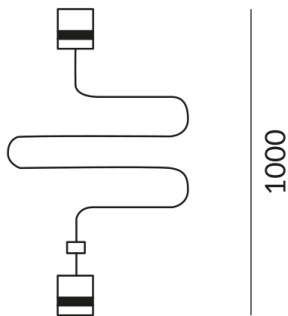

Design

BRUCK-Design

Information on operating LED lights

Thank you for choosing our LED lights.

To ensure the best possible performance and longevity of your new lighting, please observe the following instructions:

1. When operating LED lights, visible, brief changes in light may occur due to voltage changes in the mains. This does not constitute a defect in the light.
2. For dimming LED lights. Not all LED lamps are compatible with all dimmers. Please check compatibility before installation. Incompatibility does not constitute a defect in the luminaire.
3. Flickering at low dimmer settings (from 50%): When using dimmers, slight flickering may occur at low settings. This is normal behaviour and does not constitute a defect in the luminaire.