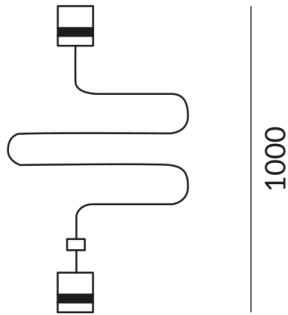

DUOLARE fixations

CABLE SUSPENSION DLR

160605sw

€42.90

Available, delivery time: 7 days

Body Color
painted black

Variant
SEILABHÄNGUNG DLR

Technical specifications

Body color
painted black

Watt
195354735237516034 x
019d53ed333571bb848dbe9168e408e3
Watt

Circuits
195354735237516034 x Circuits

Weight
0.02 kg

Design
BRUCK-Design