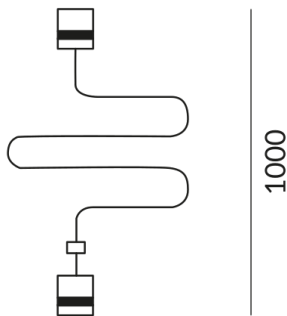

## Technical specifications

**Body color**

chrome

**Weight**

0.03 kg

**Design**

BRUCK-Design