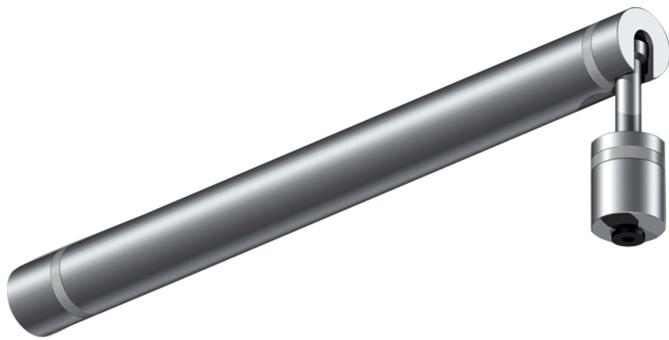

ALL-IN fixations

HINGED SUSPENSION ROD C/W 135

ALL-IN DLR, L: 135 mm, matt chrome

Discontinued, no longer in our catalogue. Available while stocks last.

160566mcgy

€83.90

Available, delivery time: 3-5 days

Body Color

matt chrome-plated / painted

Variant

HINGED SUSPENSION ROD C/W 135 ALL-IN DLR, L: 135 mm, matt chrome

Assortment Status

Discontinued items

Technical specifications

Body color

matt chrome-plated / painted

Ingress protection

IP20

Weight

0.1 kg

Design

BRUCK-Design

for walls and angled ceilings, for use with clip 160518 and 160519 and plate disc 160533