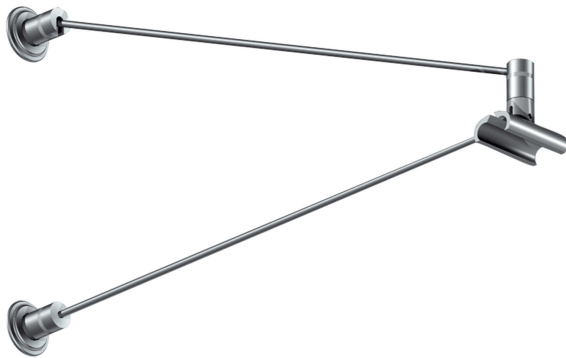

## EXTENSION ARM W 300 VIA

Discontinued, no longer in our catalogue. Available while stocks last.

160560mcgy

LED

€94.39

Available, delivery time: 3-5 days

### Body Color

matt chrome-plated / painted