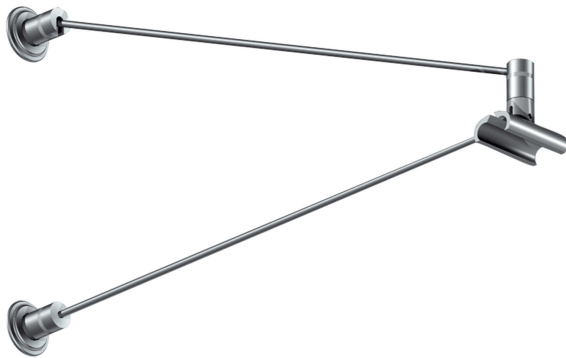

VIA attachments

EXTENSION ARM W 300 VIA

Discontinued, no longer in our catalogue. Available while stocks last.

160560ch

LED

€94.39

Available, delivery time: 3-5 days

Body Color

chrome

Variant

AUSLEGER W 300 VIA

Technical specifications

Body color

chrome

Ingress protection

IP20