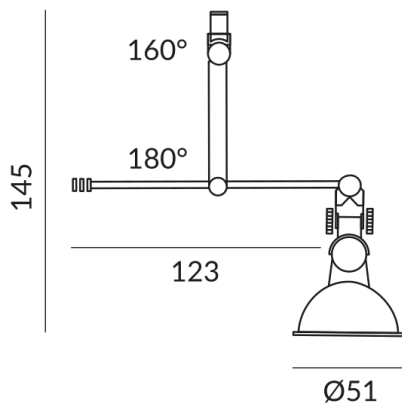

CALO spotlights

CALO KROKO SPOT 120 VIA

Discontinued, no longer in our catalogue. Available while stocks last.

160231mcgy

LED

Dimmable

€109.00

Available, delivery time: 3-5 days

Variant

CALO KROKO SPOT 120 VIA

Body Color

matt chrome-plated

Technical specifications

Body color

matt chrome-plated

Primary connection voltage

12 Volt

Dimmable

Dimmbar mit entsprechendem Betriebsgerät

Input power

50 Watt

Safety class

3

Ingress protection

IP20

Weight

0.08 kg

Design

Martin Kania