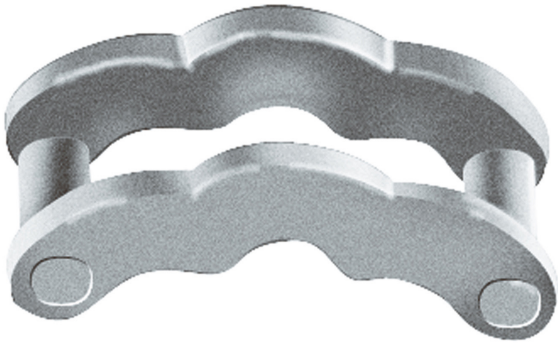

VIA attachments

SAFETY CLIP VIA, black

Discontinued, no longer in our catalogue. Available while stocks last.

160055sw

€7.34

Available, delivery time: 3-5 days

Body Color

painted black

Variant

SAFETY CLIP VIA, black

Assortment Status

Discontinued items

Technical specifications

Body color

painted black

Ingress protection