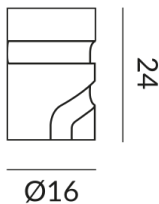

Weight

0.02 kg

Information on operating LED lights

Thank you for choosing our LED lights.

To ensure the best possible performance and longevity of your new lighting, please observe the following instructions:

1. When operating LED lights, visible, brief changes in light may occur due to voltage changes in the mains. This does not constitute a defect in the light.
2. For dimming LED lights. Not all LED lamps are compatible with all dimmers. Please check compatibility before installation. Incompatibility does not constitute a defect in the luminaire.
3. Flickering at low dimmer settings (from 50%): When using dimmers, slight flickering may occur at low settings. This is normal behaviour and does not constitute a defect in the luminaire.