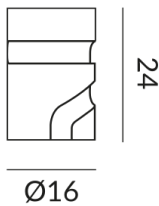

Weight

0.02 kg

Information on operating LED lights

Thank you for choosing our LED lights.

To ensure the best possible performance and longevity of your new lighting, please observe the following instructions:

1. When operating LED lights, visible, brief changes in light may occur due to voltage changes in the mains. This does not constitute a defect in the light.
2. For dimming LED lights. Not all LED lamps are compatible with all dimmers. Please check compatibility before installation. Incompatibility does not constitute a defect in the luminaire.
3. Flickering at low dimmer settings (from 50%): When using dimmers, slight flickering may occur at low settings. This is normal behaviour and does not constitute a defect in the luminaire.