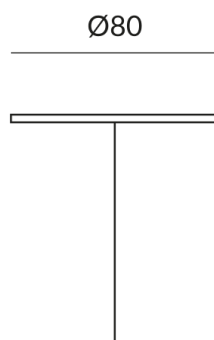

Design

Dirk Wortmeyer

Information on operating LED lights

Thank you for choosing our LED lights.

To ensure the best possible performance and longevity of your new lighting, please observe the following instructions:

1. When operating LED lights, visible, brief changes in light may occur due to voltage changes in the mains. This does not constitute a defect in the light.
2. For dimming LED lights. Not all LED lamps are compatible with all dimmers. Please check compatibility before installation. Incompatibility does not constitute a defect in the luminaire.
3. Flickering at low dimmer settings (from 50%): When using dimmers, slight flickering may occur at low settings. This is normal behaviour and does not constitute a defect in the luminaire.