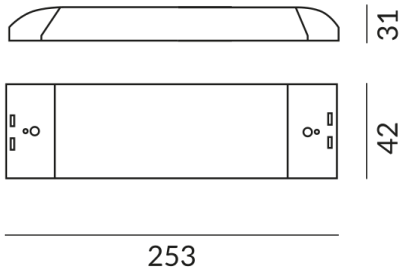

## Technical specifications

**Body color**  
painted white

**Primary connection voltage**  
230 Volt

**Watt**  
120 Watt

**Circuits**  
1 x Circuits

**Safety class**  
3

**Ingress protection**  
IP20

**Weight**  
0.42 kg