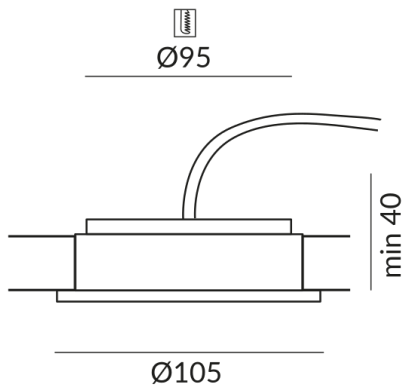

BETA recessed spotlights

BETA 105 SPOT 36° LV R

Discontinued (in catalog), product currently not available

155120ws

LED

36°

Dimmable

€56.90

Available, delivery time: 3-5 days

Diameter

105mm

Technical specifications

Body color

Painted white

Dimmable

Dimmbar mit entsprechendem Betriebsgerät

Input power

7 Watt

Light color

2700 K

Option

Optional Casambi

LED luminous flux

700 lm