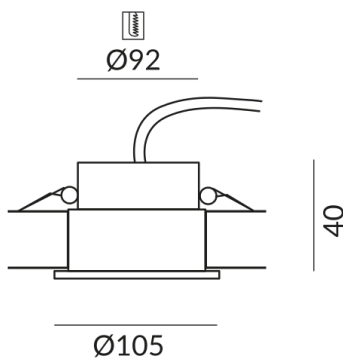

ALPHA recessed spotlights

ALPHA SPOT 30° LV R

155103ws
LED
30°
Dimmable
€139.00

Available, delivery time: 3-5 days

Body Color
painted white

Light Color - Built-in
Built-in 2.700K

Technical specifications

Body color
painted white

Dimmable
Dimmbar mit entsprechendem Betriebsgerät

Input power
12 Watt

Light color
2700 K

Option
Optional 3000k

Optional DALI

LED luminous flux
1000 lm

Color rendering index
CRI 90

Safety class
3