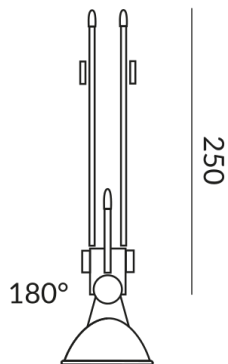

Ingress protection

IP20