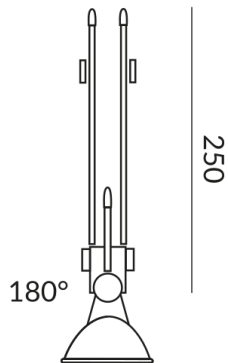

Weight

0.06 kg