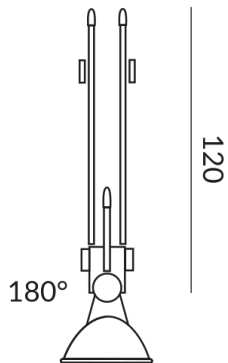

CALO spotlights

CALO KROKOM. SPOT 120 HLI

Discontinued, no longer in our catalogue. Available while stocks last.

150205mc

LED

Dimmable

€54.90

Available, delivery time: 3-5 days

Variant

CALO KROKOM. SPOT 120 HLI

Body Color

matt chrome-plated

Technical specifications

Body color

matt chrome-plated

Primary connection voltage