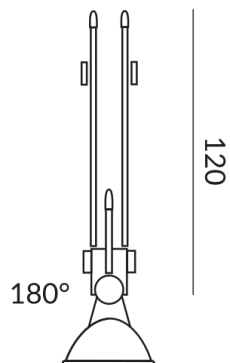

Weight

0.05 kg