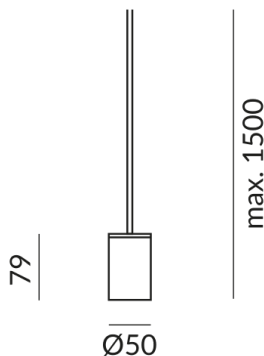

9 Watt

Safety class

2

Ingress protection

IP20

Weight

0.3 kg

Information on operating LED lights