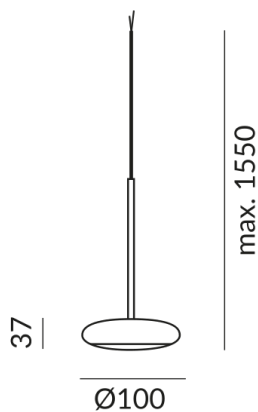

Design

Dirk Wortmeyer