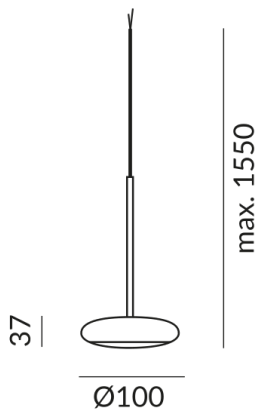

Weight

0.42 kg