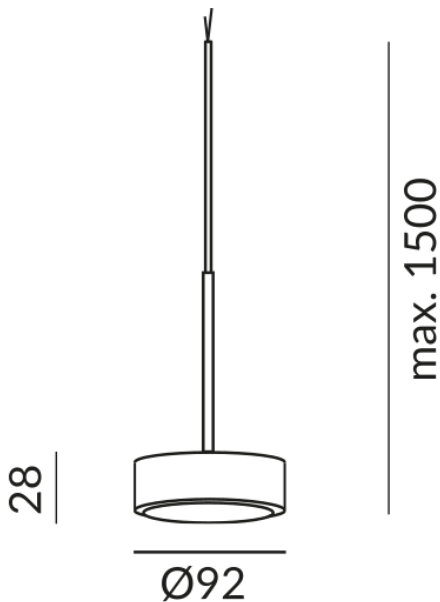

Design

BRUCK-Design