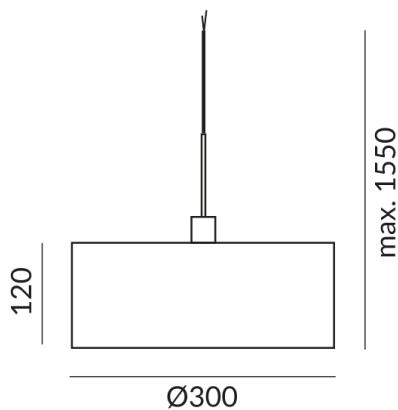

LV pendant for canopy system

Body Color

matt chrome-plated / painted

Shade Color

oak

Diameter

300mm

Bulb Type

Optional Dim2warm

LED luminous flux

1250 lm

Color rendering index

CRI 97

Safety class

3

Ingress protection