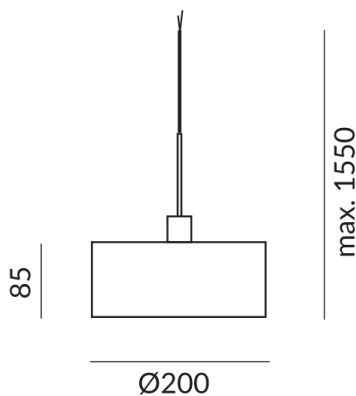

CANTARA NAT

pendant lights

CANTARA NAT 200 LV OE

132243mcgy

LED

Dimmable

€549.00

Available, delivery time: 3-5 days

Systems

LV pendant for canopy system

Body Color

matt chrome-plated / painted

Shade Color

walnut

Diameter

200mm

Bulb Type

LV-LED

Technical specifications

Body color

matt chrome-plated / painted

Shade color

walnut

Dimmable

Dimmbar mit entsprechendem Betriebsgerät

Input power

12 Watt

Light color

2700 K

Option

Optional 3000k

Optional Dim2warm

LED luminous flux

1250 lm

Color rendering index

CRI 97

Safety class

3

Ingress protection

IP20

Weight