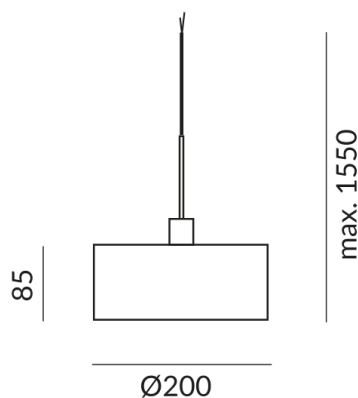

Optional Dim2warm

LED luminous flux

1250 lm

Color rendering index

CRI 97

Safety class

3

Ingress protection