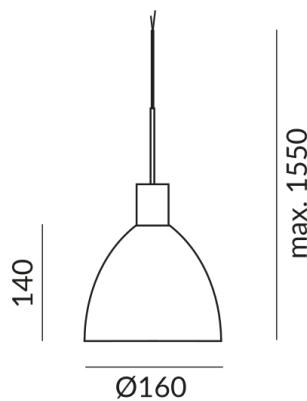

SILVA NEO 160

pendant lights

SILVA NEO 160 LV OE

132116mcgy

LED

Dimmable

€379.00

Available, delivery time: 7 days

Body Color

matt chrome-plated / painted

Systems

LV pendant for canopy system

Shade Color

white, texture

Bulb Type

LV-LED

Light Color

2.700K

Technical specifications

Body color

matt chrome-plated / painted

Shade color

white, texture

Dimmable

Dimmbar mit entsprechendem Betriebsgerät

Input power

12 Watt

Light color

2700 K

Option

Optional 3000k

Optional Dim2warm

LED luminous flux

1250 lm

Color rendering index

CRI 97

Safety class

3

Ingress protection

IP20

Weight