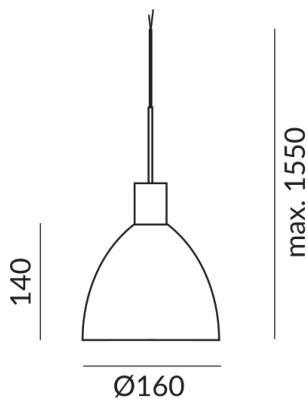

LED luminous flux

1250 lm

Color rendering index

CRI 97

Safety class

3

Ingress protection

IP20