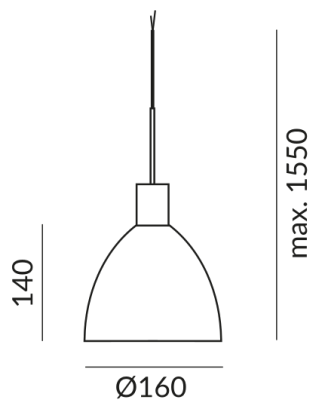

SILVA NEO 160

pendant lights

SILVA NEO 160 LV OE

132110mcgy

LED

Dimmable

€479.00

Available, delivery time: 7 days

Body Color

matt chrome-plated / painted

Systems

LV pendant for canopy system

Shade Color

black, inside gold

Bulb Type

LV-LED

Light Color

2.700K

Technical specifications

Body color

matt chrome-plated / painted

Shade color

black, inside gold

Dimmable

Dimmbar mit entsprechendem Betriebsgerät

Input power

12 Watt

Light color

2700 K

Option

Optional 3000k

Optional Dim2warm

LED luminous flux

1250 lm

Color rendering index

CRI 97

Safety class

3

Ingress protection

IP20

Weight