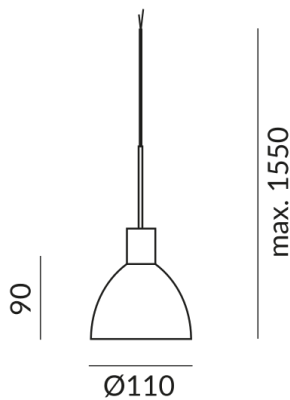

LED luminous flux

1250 lm

Color rendering index

CRI 97

Safety class

3

Ingress protection

IP20